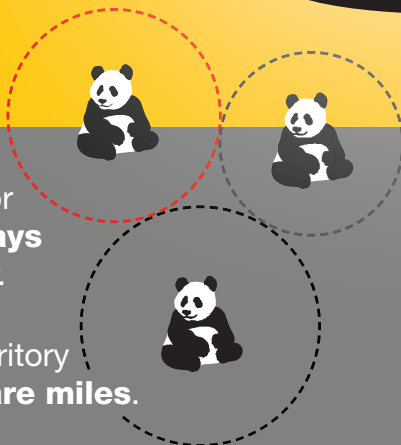

Their diet is more than **99% bamboo**.

A panda can consume up to **100 lb** of bamboo daily.

Pandas typically live for **20 years** in the wild.

Pandas are a **symbol of peace** in China and are visually connected to the yin yang symbol, representing balance, peace, and harmony.

Their paws have **six digits**.

Pandas have an opposable **pseudthumb**.

Pandas are **4-5 feet** tall.

Newborns weigh only **3-5 oz.**

Adult pandas can weigh up to **300 lbs.**

Adults **rarely interact** with each other, making mating rare.

Females are fertile for only **2-3 days** once a year.

Average territory is **1.9 square miles**.

Belong to the order **Carnivora**.

Pandas branch to the family **Ursidae**.

They are more closely related to **bears** than to raccoons.